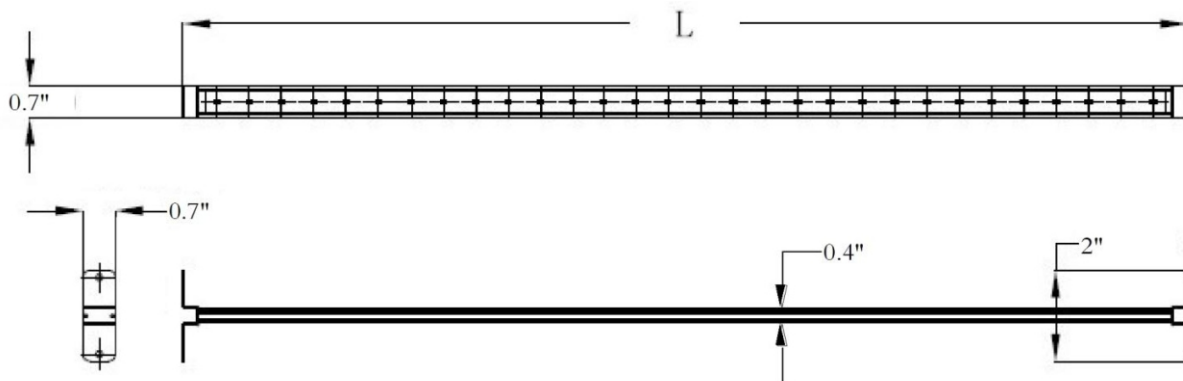

## Installation Guide for Sign Cabinets

Depth (LinearBar to Sign Face)	LinearBar Center Spacing	LinearBar to Cabinet Edge	LED Orientation
5"-6" (102 -127mm)	7"-8" (178 - 204mm)	4" (102mm)	Facing Sign Front
6"-7" (127-152mm)	8"-9" (204 - 228mm)	5" (127mm)	Facing Sign Front
7"-8" (152-178mm)	9"-10" (228 - 254mm)	5" (127mm)	Facing Sign Front
8"-9" (178 - 228mm)	10"-11" (254 - 305mm)	6" (153mm)	Facing Sign Front
9"-16" (228 - 406mm)	12"(305mm)	6"(153mm)	Facing Sign Front