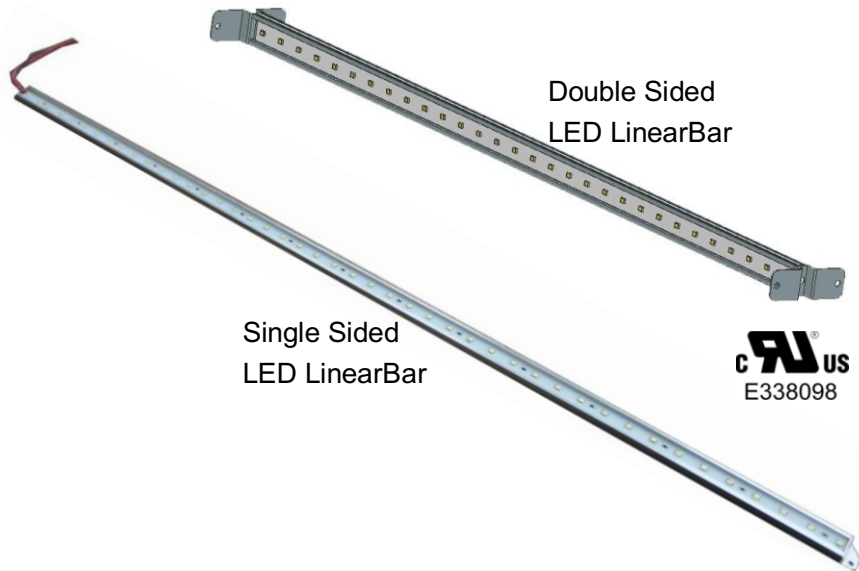

# LED LinearBar

**Applications** Backlit sign cabinets, awnings, fascia bands, gas canopy lighting, Refrigeration units, indoor and outdoor soffit lighting, Architectural lighting.

## System

Input Voltage: 12 VDC  
Efficacy: 110 Lumen/Watt  
Certification UL  
IP 66  
Material: Aluminum

## Installation Guide for Sign Cabinets

Depth (LinearBar to Sign Face)	LinearBar Center Spacing	LinearBar to Cabinet Edge	LED Orientation
5"-6" (102 -127mm)	7"-8" (178 - 204mm)	4" (102mm)	Facing Sign Front
6"-7" (127-152mm)	8"-9" (204 - 228mm)	5" (127mm)	Facing Sign Front
7"-8" (152-178mm)	9"-10" (228 - 254mm)	5" (127mm)	Facing Sign Front
8"-9" (178 - 228mm)	10"-11" (254 - 305mm)	6" (153mm)	Facing Sign Front
9"-16" (228 - 406mm)	12"(305mm)	6"(153mm)	Facing Sign Front

# LED LinearBar